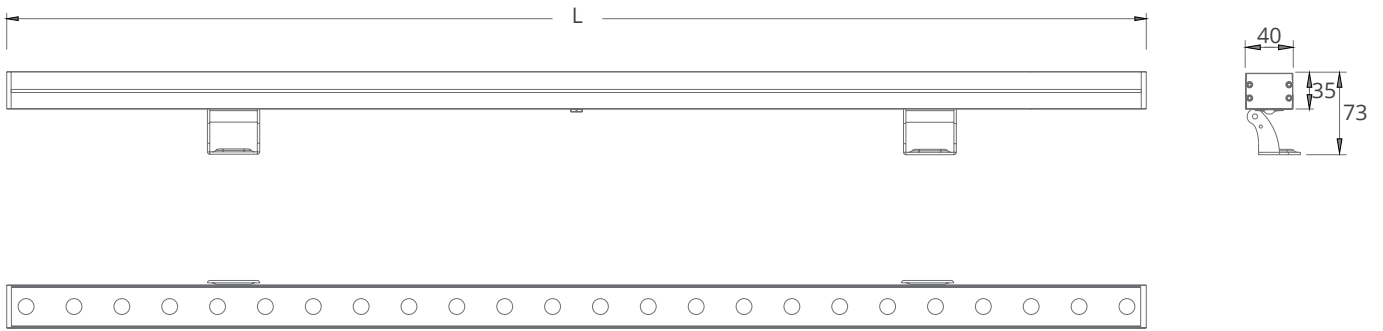

INSTA LINEAR PH DC

A low height profile for limited space,
End to End connection makes installation easier,
Various beam angles are available,
Choose from customized colour temperatures.

SPECIFICATION

MODEL	HIGH WAVE INSTA
OPERATING VOLTAGE	24V DC, 48V DC
POWER CONSUMPTION	48W/1000mm Max
LED TYPE	High Power LED
COLOUR RANGE	2700K, 3000K, 4000K, 5000K, Tunable White, RGB, RGBW
PIXEL	6 Pixels/1000mm
CRI	90min, 80min
SYSTEM EFFICIENCY	76lm/W@3000K
FWHM	Tilt 2.5@11°, 6°, 8°*15°, 8°*30°, 8°*50°, 20°*40°, 25°, 45°, 60°
MATERIAL	Aluminum + Tempered Glass
OPERATING TEMPERATURE	-20°C ~ +55°C
STORAGE TEMPERATURE	-25°C ~ +60°C
LIFE TIME	50,000 hours/L70 at 25°C
CONNECTION	Quick-Plug
DIMENSIONS	1000(L)*40(W)*73(H)mm (Adjustable Bracket) 1000(L)*40(W)*87(H)mm (Adjustable Bracket with Barn Door) 300/450/500/1200mm available
WATER PROOF	IP66, IP67
CONTROL	ON/OFF, DMX, 0-10V Dim

DIMENSIONS

With Barn Door

*all units are in mm

OPTIC SELECTION

LED	Lumens	Watts	Efficacy
WHITE	3604.80	48.00	75.10

CenterBeamLux	Illuminance at Distance
456.61 lx	05.0m
113.77 lx	10.0m
50.46 lx	15.0m
28.61 lx	20.0m
17.66 lx	25.0m
12.01 lx	30.0m